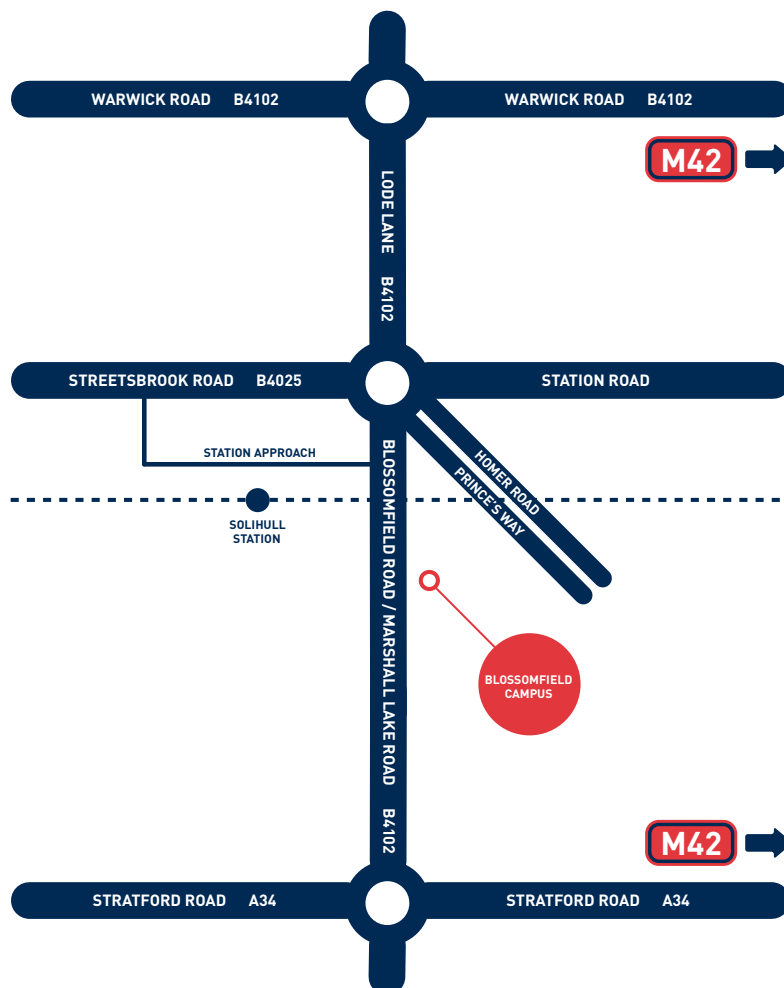

THE CONFERENCE CENTRE

GETTING TO US

The Conference Centre is located on Blossomfield Road in Solihull. This location is easily accessible from the motorway network.

From M42

If you are travelling on the M42 North/South, leave the motorway at junction 4 and take the A34 (Stratford Road) towards Shirley. Continue straight ahead over a series of 4 roundabouts, at the 5th roundabout (approximately 1.8 miles from motorway) take the 3rd exit into Marshall Lake Road. Continue straight ahead over two small roundabouts and a set of traffic lights into Blossomfield Road. Continue straight ahead at roundabout for approximately 0.4 miles - Solihull College is located to your right hand side, the main entrance is just beyond a pedestrian crossing.

For any queries, please contact Farhana Yasmin on 0121 678 7181 or email sales@solihull.ac.uk

Blossomfield Road, Solihull B91 1SB.

T: 0121 678 7181 | F: 0121 678 7115 | E: sales@solihull.ac.uk

INVESTOR IN PEOPLE